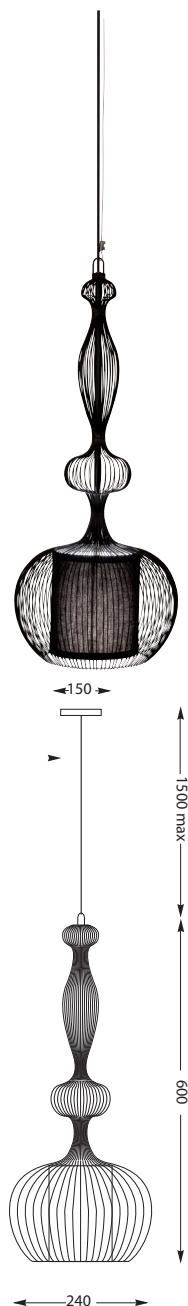

IMPERATRICE

PENDANT LAMP IMPERATRICE
REFERENCE 20725 ●

DIMENSIONS

HEIGHT 60 cm
WIDTH 24 cm
DEPTH 24 cm
WEIGHT 0.8 kg
CANOPY Ø X cm ht. Xcm
CABLE LENGHT 150 cm

MATERIALS

LAMPSHADE metal wire
CANOPY metal
CABLE silicium

LIGHTING

BULB E14
INCLUDED No
LED COMPATIBLE Yes
WATTAGE 40W max
SWITCH/DIMMER No

COLORS

LAMPSHADE ●
CORD ●
CANOPY ●

PACKAGING

HEIGHT 76 cm
WIDTH 90 cm
DEPTH 60 cm
WEIGHT (WITH BOX) . X kg

BOX 1

NORMS